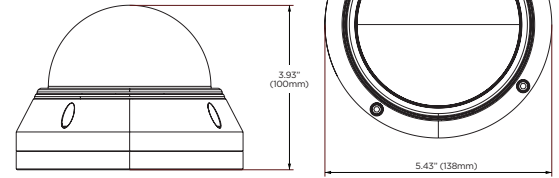

Mounting accessories (Optional)

Dimensions

unit: Inch (mm)

Specifications

IMAGE	
Image sensor	5MP 1/2.7" CMOS
Total pixels	2592 (H) x1944 (V)
Minimum scene illumination	0.01 lux (color), 0.0 lux (B/W)
S/N ratio	50dB
Test monitor video output	Local video output CVBS
LENS	
Focal length	2.8 - 12mm, F1.4
Lens type	Vari-focal lens with motorized zoom and auto-focus
Field of view (FoV)	95.1° - 30°
IR distance	164ft range
I/O	
Audio in / out	1 audio input and 1 microphone built-in/ 1 output
Audio compression	G.711A / U
Alarm in / out	1 alarm input / 1 alarm output
OPERATIONAL	
Shutter mode	Auto, manual
Shutter speed	1/30s - 1/100000s
Auto gain control	Auto
Day / night	Auto, day (color), night (B/W), schedule
Smart DNR™ 3D digital noise reduction	3D DNR
Wide dynamic range (WDR)	True WDR low, middle, high
Wide dynamic range (WDR) dB	120dB
Privacy zone	4 programmable privacy masks
Camera analytics	Line crossing, perimeter intrusion, video tampering detection (scene change, video blur, abnormal color detection), object classification (differentiate humans from objects)
Backlight compensation (BLC)	Yes
De-Fog	Yes
Mirror and flip	Yes
Alarm notifications	Notifications via email or FTP server
Memory slot	Micro SD / SDHC / SDXC card up to 256GB (card not included)
NETWORK	
LAN	802.3 compliance 10/100 LAN
Video compression type	H.265, H.264, MJPEG
Resolution	5MP, 4MP, 2K, 3MP, 2.1MP/1080p, 720p (60Hz: 1 - 30fps; 50Hz: 1-25fps) HFR mode: 1080P / 720P (60Hz : 1 - 60fps; 50Hz: 1-50fps)
Frame rate	Up to 30fps at all resolutions
Video bitrate	64 Kbps - 8 Mbps
Bitrate control	Multi-streaming CBR/VBR at H.264/ H.265 (controllable frame rate and bandwidth)
Streaming capability	Dual-stream at different rates and resolutions
IP	IPv4, IPv6
Protocol	UDP, IPv4, IPv6, DHCP, NTP, RTSP, RTP, RTCP, IGMP, IGMP, PPPoE, DDNS, SMTP, FTP, SNMP,HTTP, 802.1x, UPnP, HTTPs, QoS
Security	IP filtering, MAC filtering, authentication (ID/PW), SSL/TLS
ONVIF conformance	Yes
Web viewer	OS: Windows® Browser: Internet Explorer
Video management software	DW Spectrum® IPVMS
ENVIRONMENTAL	
Operating temperature	-22°F - 140°F (-30°C - 60°C)
Operating humidity	95% RH (non-condensing)
IP rating	IP67-rated
IK rating	IK10 impact-resistant
Other certifications	FCC, CE, ROHS, POE, ONVIF
ELECTRICAL	
Power requirement	DC 12V, PoE IEEE 802.3af Class 3. (Adapter not included)
Power consumption	9W
MECHANICAL	
Material	Metal vandal housing, polycarbonate dome
Dimensions	5.43" x 3.93" (138 x 100 mm)
Weight	1.98 lb (0.9 kg)
Warranty	5 year warranty