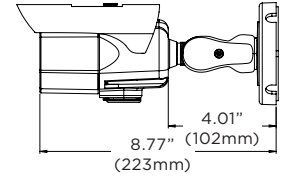

Accessories (Optional)

DWC-BLJUNC
Junction box

DWC-PMB-WLW
Pole mount bracket

Dimensions

unit: inch (mm)

* Dimensions based on the position of the sun shield cover

Specifications

Designed and engineered in U.S.A and Korea